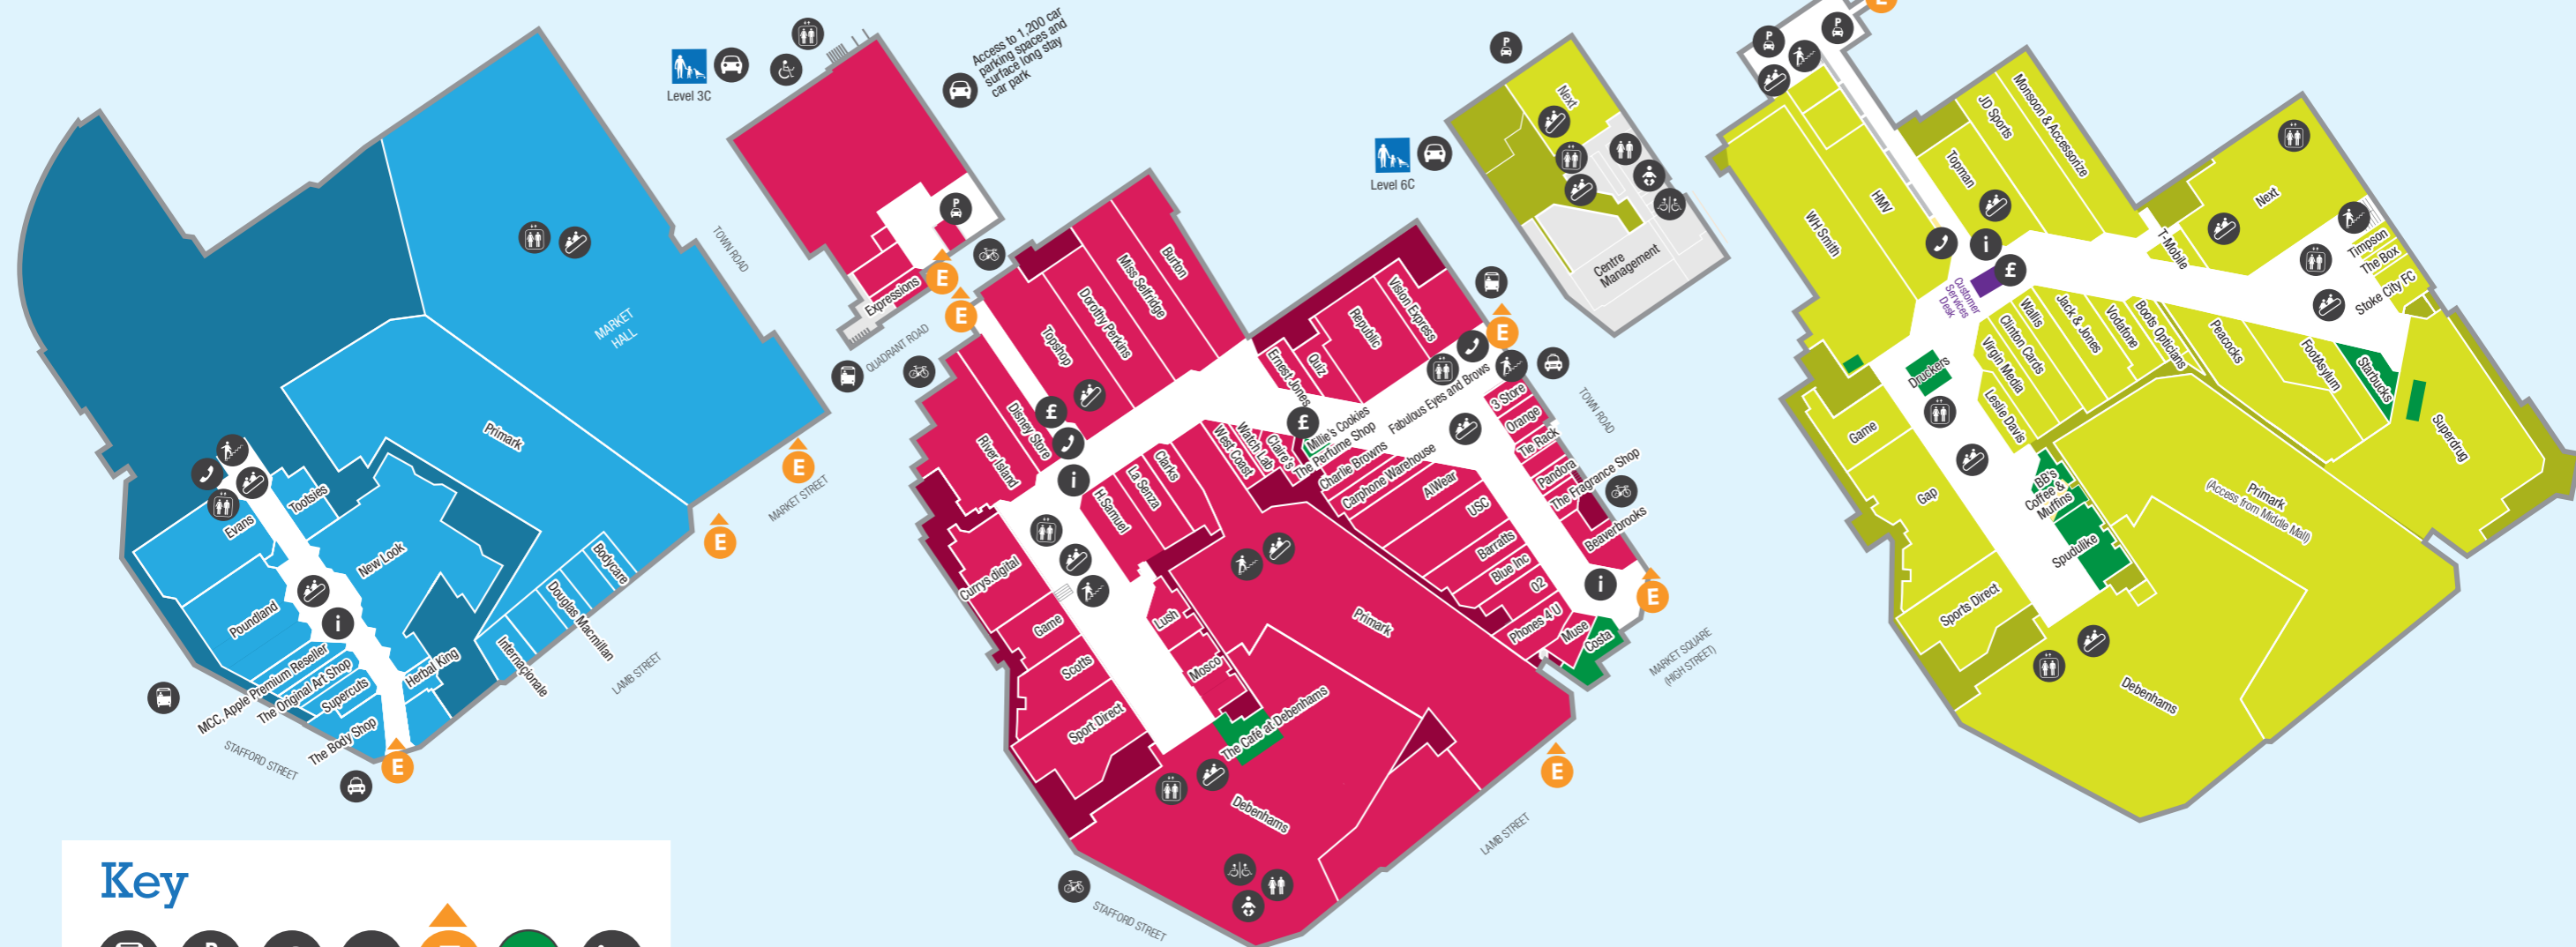

potteries.uk.com

July 2011

Lower Mall

Middle Mall

Roof Mall & Upper Mall

Key

Student Discount

Present your NUS card at the till when buying from any of the stores listed below to receive your discount.